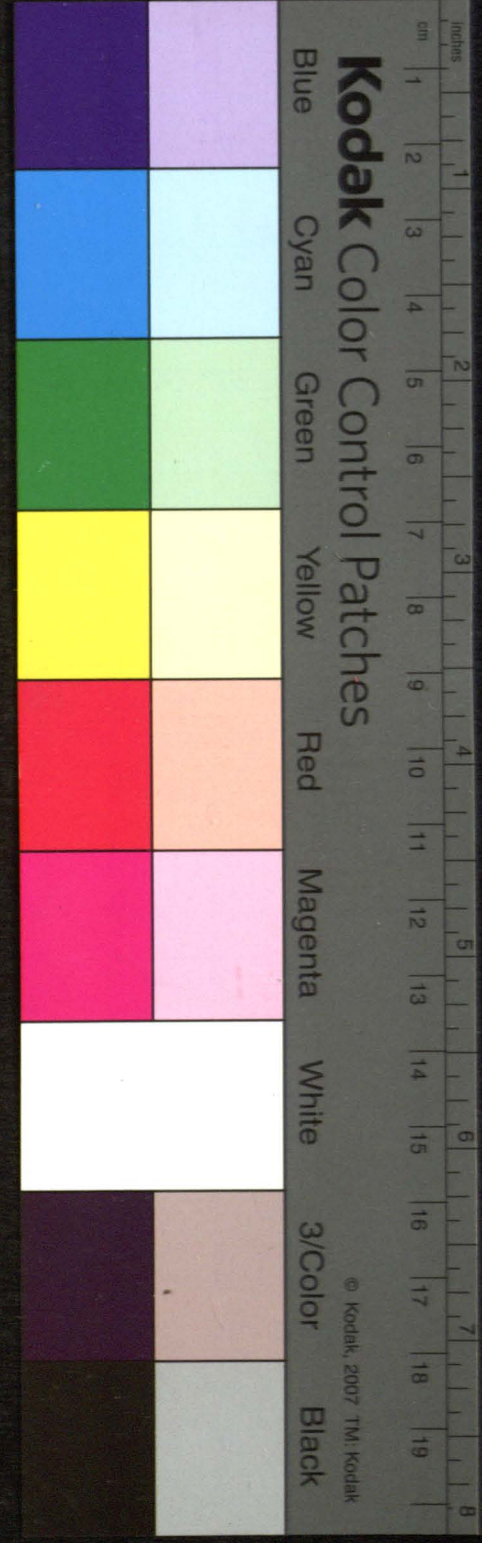

Handwritten text at the top of the page, possibly a title or header, written in a cursive script.

Main body of handwritten text in a cursive script, covering most of the page. The text is dense and appears to be a continuous narrative or record.

Kodak Color Control Patches

Blue Cyan Green Yellow Red Magenta White 3/Color Black

© Kodak, 2007 TM Kodak

Handwritten text in the left margin, possibly a list or index, including names like "Solomon" and "Simeon".

Top section of handwritten text in a cursive script, likely a letter or document header.

Handwritten text below the seal, possibly a signature or a specific address.

Main body of handwritten text in a cursive script, consisting of several paragraphs of text.

Bottom section of handwritten text, possibly a closing or a separate note.